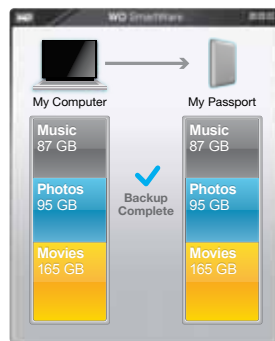

Product Features

WD SmartWare™ Software

See your life safe in one place.

See your backup as it happens
Seeing is believing. Visual backup displays your content in categories and shows the progress of your backup.

Protect your data automatically
Relax, your data is secure. Automatic, continuous backup will instantly make a second copy whenever you add or change a file.

Bring back lost files effortlessly
Retrieve your valuable data to its original location whether you've lost all your data or just overwritten an important file.

Take control
Customize your backup, set drive security, run diagnostics, manage the power settings, and more from the WD SmartWare control center.

Visual backup displays your content categories and confirms that your files have been backed up.

Maximum capacity

Store all your favorite videos, music, photos, and important files. Although it's still sleek and compact, it's ideal for storing the large files of creative professionals.

Drive lock

Gain peace of mind knowing that your data is protected from unauthorized access or theft with password protection and 256-bit hardware-based encryption.

Planet friendly

We designed a small retail box from recycled materials to minimize waste. We encourage you to recycle it.

Designed for Mac

Formatted for Mac and compatible with Apple Time Machine, this drive is plug-and-play ready for Mac computer users.

USB 2.0 interface

Powered directly from the USB port on your PC. No separate power supply is needed.

An optional cable is available for the few computers that limit power from the USB port.

Product Specifications

INTERFACE

USB 2.0

DIMENSIONS

Height: 0.70 in (18 mm)
Depth: 3.20 in (83 mm)
Width: 4.30 in (110 mm)
Weight: 0.42 lb (0.19 kg)

SYSTEM COMPATIBILITY

Formatted HFS+ Journaled
Mac OS® X, Tiger®, Leopard®, Snow Leopard™

CAPACITIES AND MODELS

1 TB WDBABW0010BSL
750 GB WDBABW7500BSL

KIT CONTENTS

Ultra-portable hard drive
WD SmartWare software
USB cable
Quick Install Guide

OPERATING SPECIFICATIONS

Data transfer rate:¹ Up to 480 Mb/sec
Operating temperature: 5°C to 35°C
Non-op. temperature: -20°C to 65°C