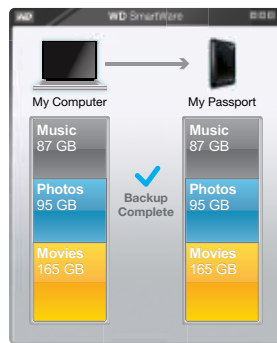

Product Features

WD SmartWare™ Software

See your life safe in one place.

See your backup as it happens
Seeing is believing. Visual backup displays your content in categories and shows the progress of your backup.

Protect your data automatically
Relax. Your data is secure. Automatic, continuous backup will instantly make a second copy whenever you add or change a file.

Bring back lost files effortlessly
Retrieve your valuable data to its original location whether you've lost all your data or just overwritten an important file.

Take control
Customize your backup, set drive security, run diagnostics, manage the power settings, and more from the WD SmartWare control center.

Visual backup displays your content categories and confirms that your files have been backed up.

Smart display

Create your own personalized drive label to remind you what's stored on each drive. You can even view the label when the drive is unplugged. The display also includes available capacity and security status.