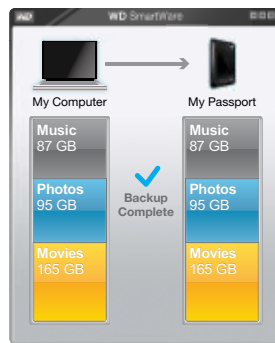

Take control

Customize your backup, set drive security, run diagnostics, manage the power settings, and more from the WD SmartWare control center.

Visual backup displays your content categories and confirms that your files have been backed up.

Our smallest portable drive ever

We designed a smaller, high-quality, integrated USB hard drive inside a stylish package.

Drive lock

Gain peace of mind knowing that your data is protected from unauthorized access or theft with password protection and 256-bit hardware-based encryption.

Planet friendly

We designed a small retail box from recycled materials to minimize waste. We encourage you to recycle it.

Designed for Mac

Formatted for Mac and compatible with Apple Time Machine, this drive is plug-and-play ready for Mac computer users.

USB 2.0 interface

Powered directly from the USB port on your PC. No separate power supply is needed.

An optional cable is available for the few computers that limit power from the USB port.

Product Specifications

INTERFACE

USB 2.0

DIMENSIONS

Height: 0.60 in (15 mm)
Depth: 3.20 in (83 mm)
Width: 4.30 in (110 mm)
Weight: 0.44 lb (0.20 kg)

SYSTEM COMPATIBILITY

Formatted HFS+ Journaled
Mac OS® X Tiger®, Leopard®,
Snow Leopard™

CAPACITIES AND MODELS

640 GB	WDBAAB6400ACH
500 GB	WDBAAB5000ACH
400 GB	WDBAAB4000ACH
320 GB	WDBAAB3200ACH
250 GB	WDBAAB2500ACH

KIT CONTENTS

Portable hard drive
WD SmartWare software
USB cable
AC adapter
Quick Install Guide

OPERATING SPECIFICATIONS

Data transfer rate:¹ Up to 480 Mb/sec
Operating temperature: 5°C to 35°C
Non-op. temperature: -20°C to 65°C